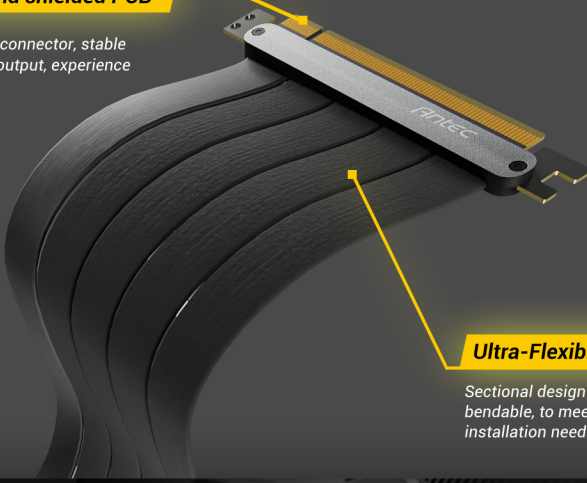

Antec

GPU RISER CABLE PCIE 4.0

Showcase your GPU by using Antec Gen4 riser cable.

Compatible Graphics Cards: NVIDIA Geforce RTX 4060 Ti/4060, RTX 30 Series & AMD Radeon™ RX 6000 Series

180° GRAPHIC CARD MOUNT

SUPPORT PCIE 4.0

PCI-E 4.0 **2X Faster**

PCI-E 3.0

High quality golden plate and shielded PCB

High shielding PCB and golden plate connector, stable and high performance, FPS lossless output, experience 2x speed from PCIe3.0.

Ultra-Flexible Cable Sleeves

Sectional design cable, soft material, bendable, to meet a variety of installation needs.

COMPATIBLE WITH MOST GRAPHICS CARDS

NVIDIA GEFORCE RTX 4060 TI / 4060
NVIDIA GEFORCE RTX 30 SERIES
AMD RADEON™ RX 6000 SERIES