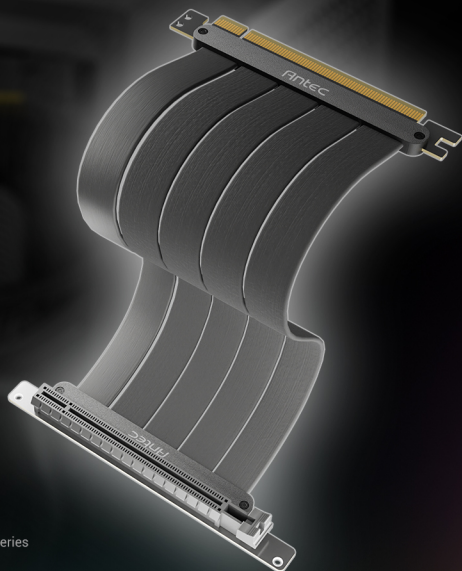

Antec

GPU RISER CABLE PCIE 4.0

Showcase your GPU by using Antec Gen4 riser cable.

Compatible Graphics Cards: NVIDIA Geforce RTX 4060 Ti/4060, RTX 30 Series & AMD Radeon™ RX 6000 Series

180° GRAPHIC CARD MOUNT

SUPPORT PCIE 4.0

PCI-E 4.0 **2X Faster**

PCI-E 3.0

High quality golden plate and shielded PCB

High shielding PCB and golden plate connector, stable and high performance, FPS lossless output, experience 2x speed from PCIe3.0.

Ultra-Flexible Cable Sleeves

Sectional design cable, soft material, bendable, to meet a variety of installation needs.

COMPATIBLE WITH MOST GRAPHICS CARDS

NVIDIA GEFORCE RTX 4060 TI / 4060
NVIDIA GEFORCE RTX 30 SERIES
AMD RADEON™ RX 6000 SERIES