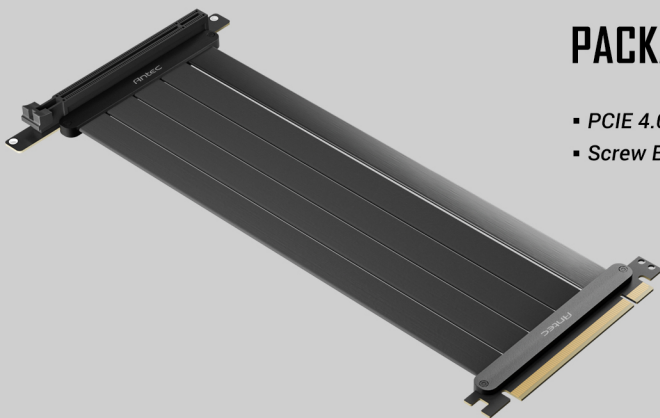

PACKAGE CONTENTS

- PCIe 4.0 Riser Cable x 1
- Screw Bag X1

Color	Black
Model Name	AT-RCAB-BK200-PCIE4
UPC#	0-761345-77706-3

Color	White
Model Name	AT-RCAB-W200-PCIE4
UPC#	0-761345-77715-5