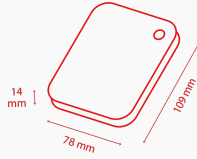

Portable

Canvio Basics

Storage Made Simple.

4 2 1
TB TB TB

Color ●

2.5" 2.5" external hard drive

 Matt finish SuperSpeed USB 3.2 Gen 1 USB-powered

Quickly transfer files with SuperSpeed USB 3.2 Gen 1 and store up to 4 TB of data on Canvio Basics external hard drives. These devices are ready to use with Microsoft Windows and require no software installation, so it couldn't be easier to start storing all of your favourite files. Whether at your desk, or on the go, its timeless design with the matt finish means it'll always look good. What's more, the hard drive also allows you to connect to older hardware, with USB 2.0 compatibility.

Manual

[Canvio-Basics_UM_221024.pdf](#) 

Tools

[ToshibaStorageDiagnosticTool_1.30.8920.zip](#) 

Product Specifications

Basic Specifications

Interface	USB 3.2 Gen 1 (USB 2.0 compatible)
Max. transfer rate	~ 5.0 Gbit/s
File system	NTFS (MS Windows) Requires reformatting for Mac OS
Power	USB bus power (max. 900mA)
System requirements	Formatted NTFS for Microsoft® Windows® 11, Windows® 10, Windows® 8.1 One free port of USB 3.2 Gen 1 or USB 2.0 Requires reformatting for macOS v14.5 / v13.6 / v12.7 / v11.7.1 / v10.15 / v10.14

Box Content

Box Content	Canvio Basics USB 3.2 Gen 1 cable (Type A to Micro-B) User's manual (pre-installed on the hard drive)
--------------------	--

Physical

Weight (approx.)	1 TB, 2 TB: 149 g 4 TB: 217,5 g
Dimensions	1 TB, 2 TB: 78 x 109 x 14 mm 4 TB: 78 x 109 x 19,5 mm
Enclosure	Matt

Product Range

Part number	Capacity	Color
HDTB540EK3CA	4 TB	Black
HDTB520EK3AA	2 TB	Black
HDTB510EK3AA	1 TB	Black

Logistical Information:

Box dimensions	111 x 38 x 141 mm
Box weight (gross)	1 TB, 2 TB: 250 g 4 TB: 304 g
Master carton dimensions	123 x 205 x 165 mm
Master carton weight (gross)	1 TB, 2 TB: 1.36 kg 4 TB: 1.67 kg
Boxes per master carton	5
Pallet dimensions	1150 x 1150 x 130 mm
Pallet weight (net)	27 kg
Units per pallet	1350